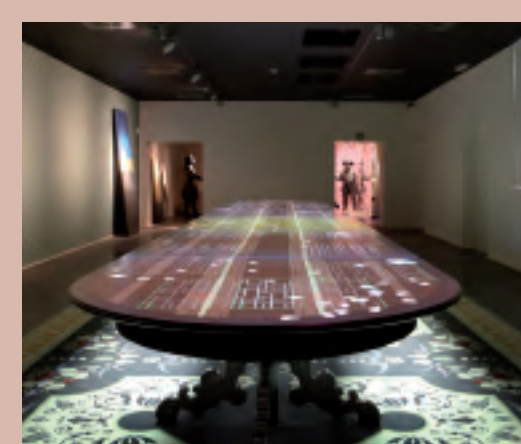

NMEC "De Helix", Grimminge - deelgemeente Geraardsbergen (BE)

Project:
Natuur- en milieueducatiecentrum
De Wereld van Daly
"Expo Milieu en Gezondheid"
Departement Leefmilieu, Natuur en Energie
van de Vlaamse overheid

Design:
pars pro toto

Jeddah Science Oasis, Jeddah (SA)

Project:
Exhibits - Science Centre

Design:
Exhibits.nl

Museum, Den Haag (NL)

Project:
'Al-Arab, 1001 verhalen over de Arabische wereld'

Design:
BURO M2R

Landcommanderij Alden Biesen, Bilzen (BE)

Project:
Toeristisch onthaalcentrum

Design:
Madoc

Streekmuseum 't Land van Peel en Maas, Helden (NL)

Project:
Museale inrichting

Design:
Potztausend

"De Permanensje", Geraardsbergen (BE)

Project:
Toeristisch infokantoor en
Streekbezoekerscentrum

Design:
pars pro toto

Cité des sciences et de l'industrie, Paris (FR)

Project:
Exhibits - Cité des enfants

Design:
Cité des sciences et de l'industrie