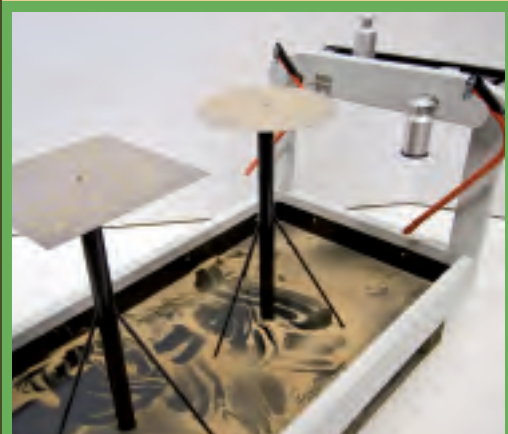

**Techmania Science Center, Pilsen (CZ)**  
 Project:  
*Exhibits - Science Center*  
 Design:  
*Techmania Science Center*

**Mersey Ferries - Woodside Ferry Terminal, Liverpool (UK)**  
 Project:  
*Exhibits U-boat Story - Submarine U-534*  
 Design:  
*Real Studios Limited*